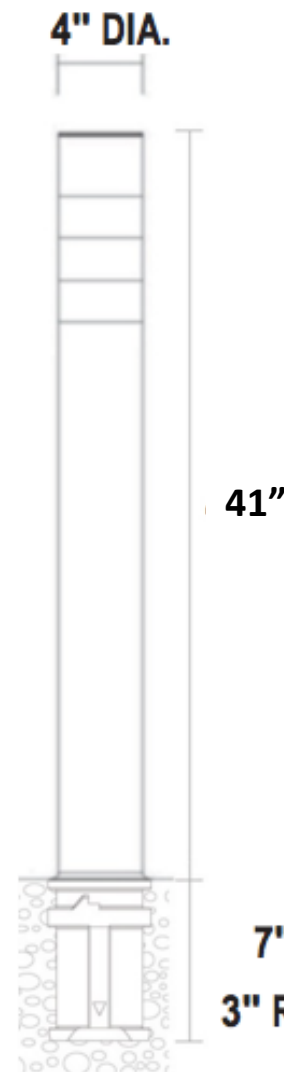

Bolt Down Mount

Core Drilled/Removable Mount

**7" CORE DRILLED
3" REMOVABLE BASE**