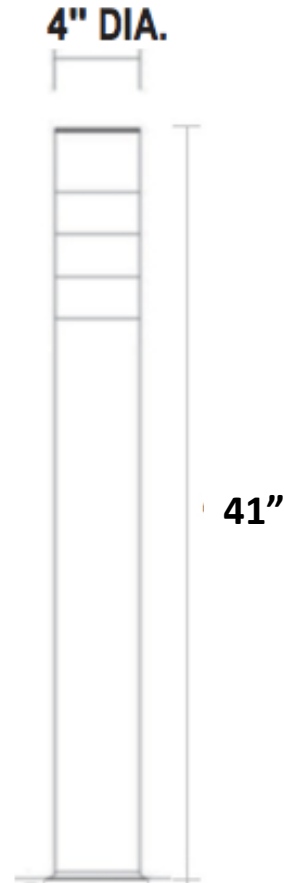

Bolt Down Mount

Core Drilled/Removable Mount

**7" CORE DRILLED
3" REMOVABLE BASE**